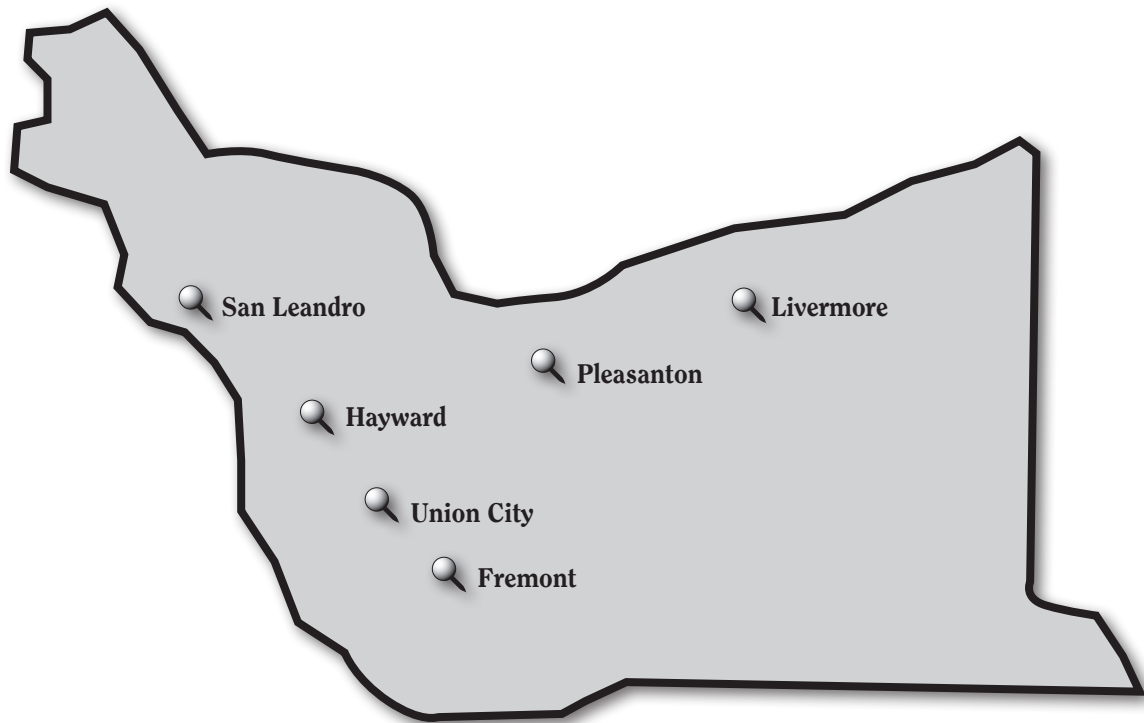

MOBILE HOME PARK

MAGAZINES

Serving Individual Mobile Home Parks Since 1974

REGION 1: ALAMEDA

Parks: 16 • Circulation: 4200

Fremont

Niles Canyon MHP 165

Hayward

Continental MHP 198

Eden Gardens Est. 129

Eden Roc 200

Georgian Manor 265

Hayward Mob. C.C. 241

New England Village 415

Pueblo Springs 137

Spanish Ranch I 462

Spanish Ranch II 187

Livermore

Sunrise MHP 150

Pleasanton

Hacienda 146

Vineyard Villa 208

San Leandro

Mission Bay 366

Union City

Central Park West 351

Tropics 543