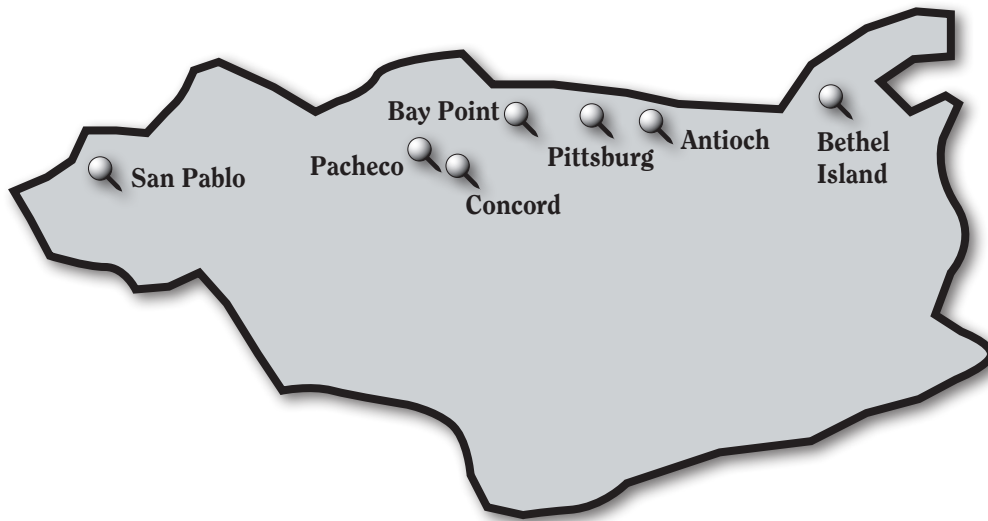

MOBILE HOME PARK

MAGAZINES

Serving Individual Mobile Home Parks Since 1974

REGION 11: CONTRA COSTA

Parks: 13 • Circulation: 2671

Antioch

Delta Villa Estates   80
Vista Diablo   150

Bay Point

Emerald Cove   196
Mariner's Cove   150

Bethel Island

The Willows   185

Concord

Dalis Gardens MHP   280
The Trees   153
Towne & Country   167

Pacheco

Concord Cascade   283
Sun Valley Village   263

Pittsburg

Delta Hawaii   300
The Meadows   367

San Pablo

Idle Wheels   97