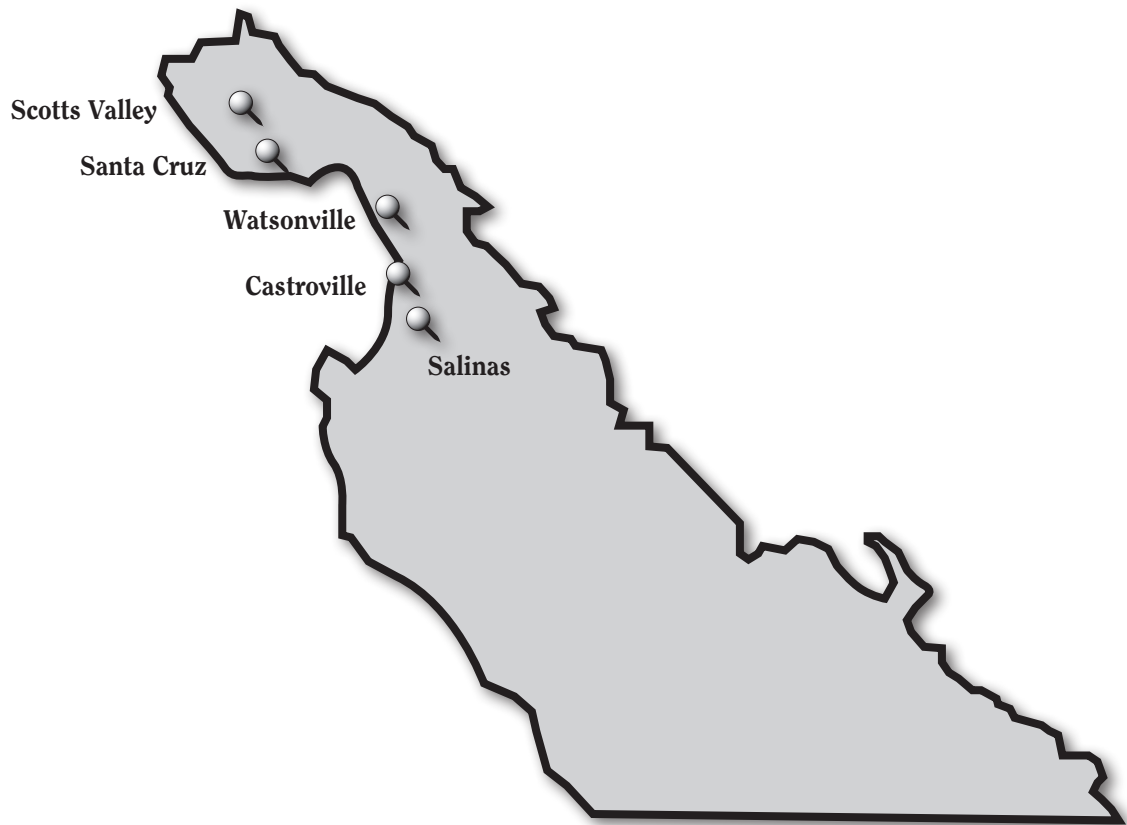

MOBILE HOME PARK

MAGAZINES

Serving Individual Mobile Home Parks Since 1974

Region 5: MONTEREY

Parks: 6 • Circulation: 1280

Castroville

Monte Del Lago 300

Salinas

Lamplighter 280

Santa Cruz

Shorline Mobile Estates 190

Sorrento Oaks 100

Scotts Valley

Vista Del Lago 210

Watsonville

Pinto Lake Mobile 200