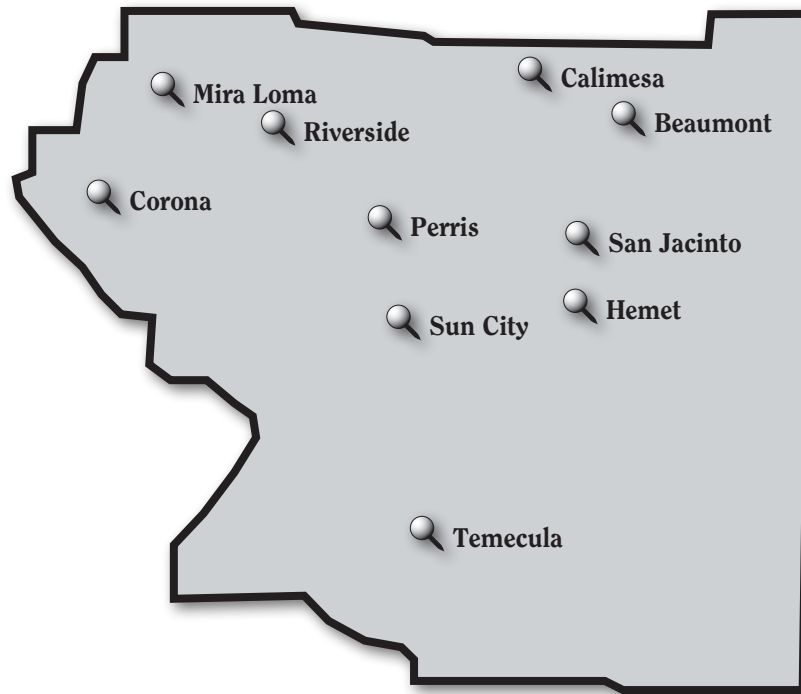

MOBILE HOME PARK

MAGAZINES

Serving Individual Mobile Home Parks Since 1974

REGION 22: RIVERSIDE

Parks: 29 • Circulation: 6386

Beaumont		Devonshire Downs	182	Riverside	
Country Highlands	165	Foothills of Hemet	265	King Arthur's MHE	205
Calimesa		Juniper Terrace	100	Rancho Caballero	325
California Mobile Est.	140	London Spires	165	Sierra Pines MHP	200
Corona		Palm Villa	107	San Jacinto	
Corona Palms MHP	185	Park Estates	120	Country Lake	400
Corona West ME	112	Pueblo Serena Mbl Co.	130	Valley Hi Park	120
Countrywood Estates	120	Rancho de Anza	120	Sun City	
Creskide MHE	100	Villa del Sol	200	Bel Air Mobile Estates	185
Villa Corona	195	Mira Loma		Hillside MH Est.	275
Hemet		Swan Lake MHP	750	Sun City MHE	345
California of Hemet	160	Perris		Temecula	
Colonial Country Club	565	Lake Perris Village	230	Heritage	220

800-828-8242 • www.mobilehomeparkmagazines.com