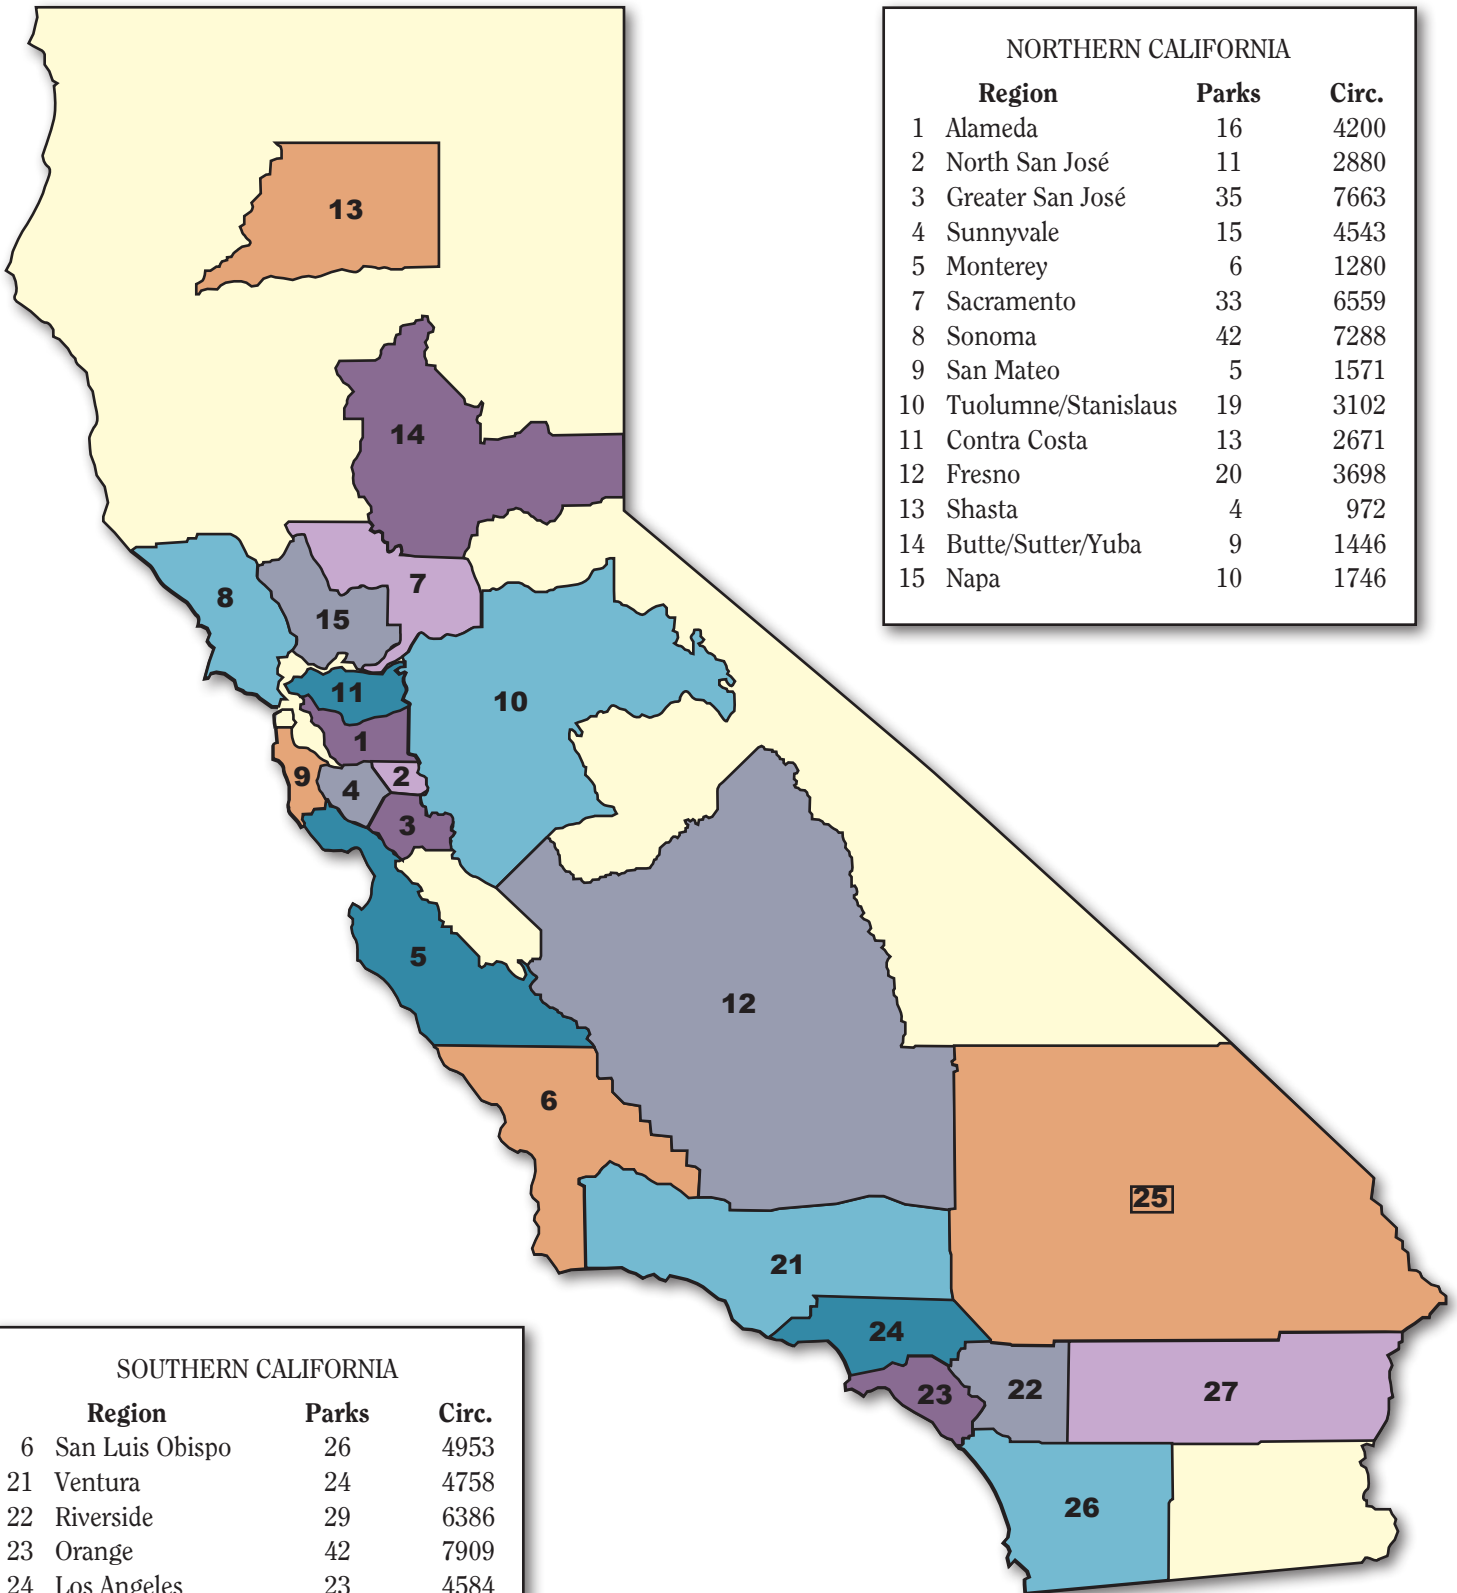

MOBILE HOME PARK

MAGAZINES

Serving Individual Mobile Home Parks Since 1974

NORTHERN CALIFORNIA

Region	Parks	Circ.
1 Alameda	16	4200
2 North San José	11	2880
3 Greater San José	35	7663
4 Sunnyvale	15	4543
5 Monterey	6	1280
7 Sacramento	33	6559
8 Sonoma	42	7288
9 San Mateo	5	1571
10 Tuolumne/Stanislaus	19	3102
11 Contra Costa	13	2671
12 Fresno	20	3698
13 Shasta	4	972
14 Butte/Sutter/Yuba	9	1446
15 Napa	10	1746

SOUTHERN CALIFORNIA

Region	Parks	Circ.
6 San Luis Obispo	26	4953
21 Ventura	24	4758
22 Riverside	29	6386
23 Orange	42	7909
24 Los Angeles	23	4584
25 San Bernardino	19	2152
26 San Diego	7	1398
27 Desert Hot Springs	6	1446